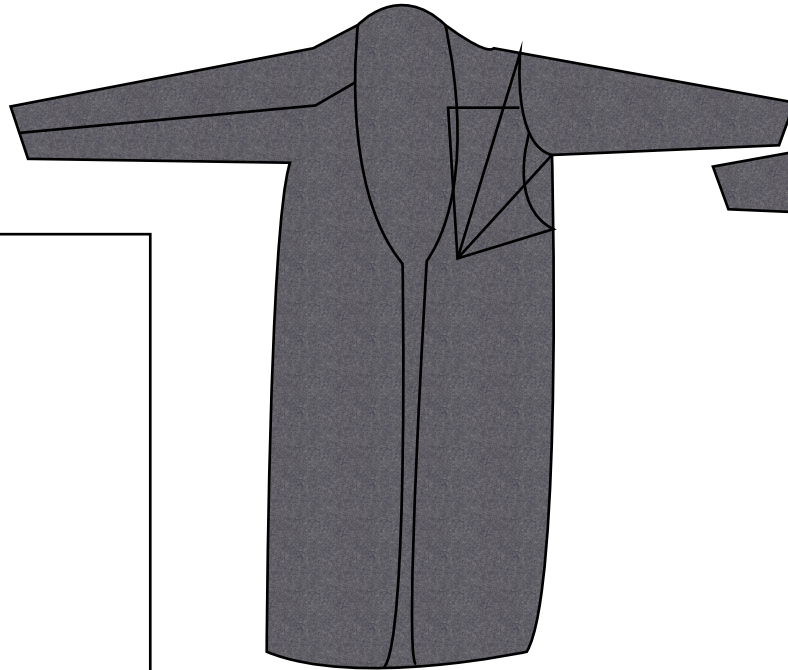

Name:
Style:
Material:
Origins: USA
Wholesale Price:
SPR: