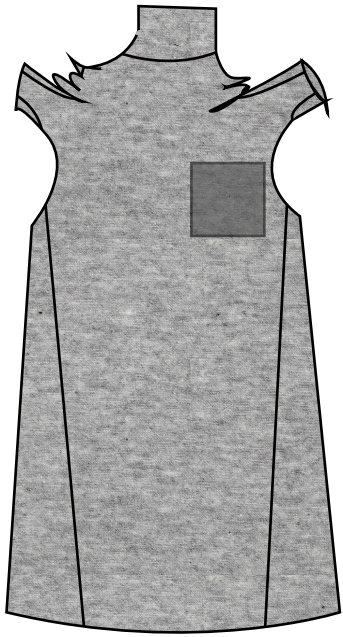

Name:
Style:
Material:
Origins: USA
Wholesale Price:
SPR: