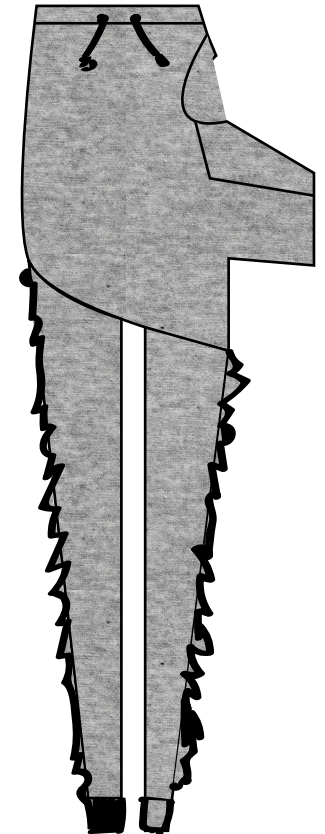

Name: Tilted t- shirt 1
Style: # 22-20
Material: Light weight knit
Origins: USA
Wholesale Price: \$120
SPR: \$240

Name: Tilted shorts
Style: #
Material: Cotton blend twill
Origins: USA
Wholesale Price: \$160
SPR: \$320

Name: Tilted Shirt
Style: 22-21
Material: light weight knit
Origins: USA
Wholesale Price: \$160
SPR: \$320

Name: Skirt Sweats
Style: 22-31
Material: light weight knit &
ribbed knit
Origins: USA
Wholesale Price: \$200
SPR: \$400

Name: Multi- way knit
Style: 22-23
Material: light weight knit
Origins: USA
Wholesale Price: \$160
SPR: \$320

Name: Scrunch Pants
Style: 22-24
Material: Cotton Spandex
Origins: USA
Wholesale Price: \$220
SPR: \$440

Name: Twisted Bomber
Style: 22-24
Material: Canvas
Origins: USA
Wholesale Price: \$350
SPR: \$700

Name: Scrunch Pants
Style: 22-24
Material: Cotton Spandex
Origins: USA
Wholesale Price: \$220
SPR: \$440